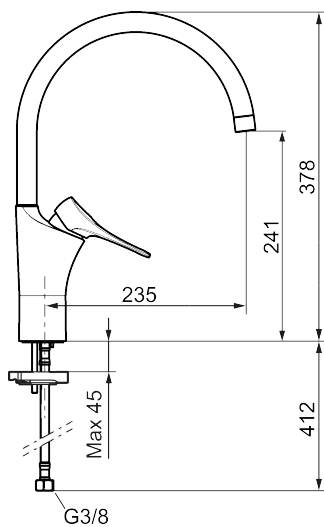

**Article number:** 86000010 **Flow 3 bar:** 6.0 l/m

**Description:** Chrome

### Unique characteristics

Backflow protection unit type 

- Cold Start
- Ceramic cartridge with soft closing function
- Adjustable flow control and temperature limiter
- Eco Flow (energy and water saving aerator)
- Swivel spout, limitation part for 60°, 85°, 110° or 360° included
- Soft PEX® hoses with 3/8" connecting nut (stainless steel braided)
- Lead Free material
- Hole diameter Ø34-37 mm